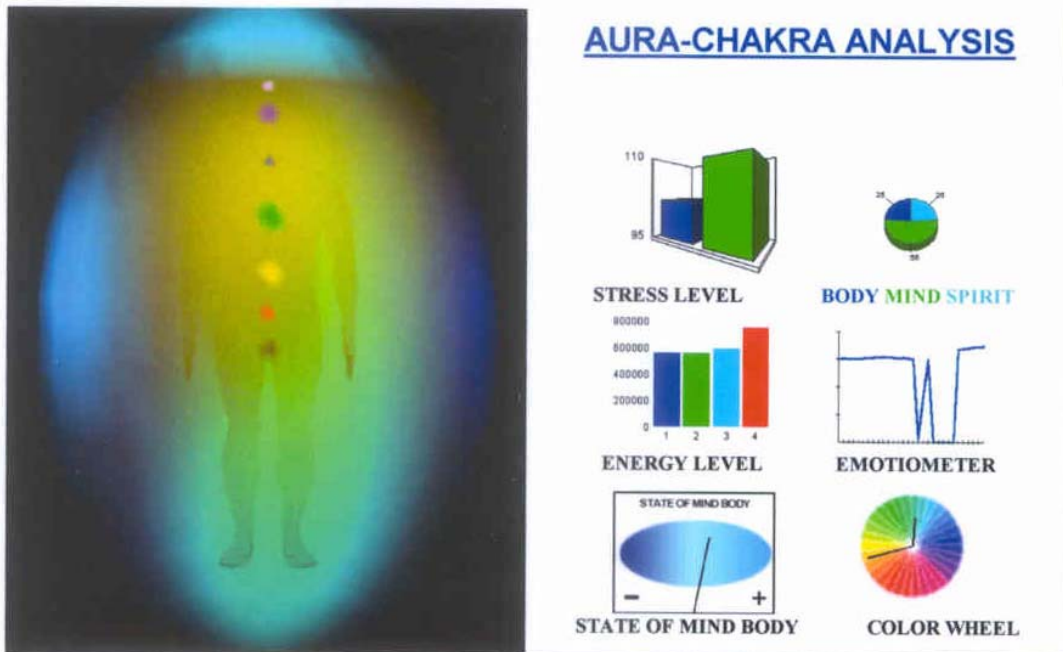

Aura/Chakra Photography

Example of Aura-Chakra Picture

YELLOW-GREEN abundance, knowledge, wisdom, creative, philosophical