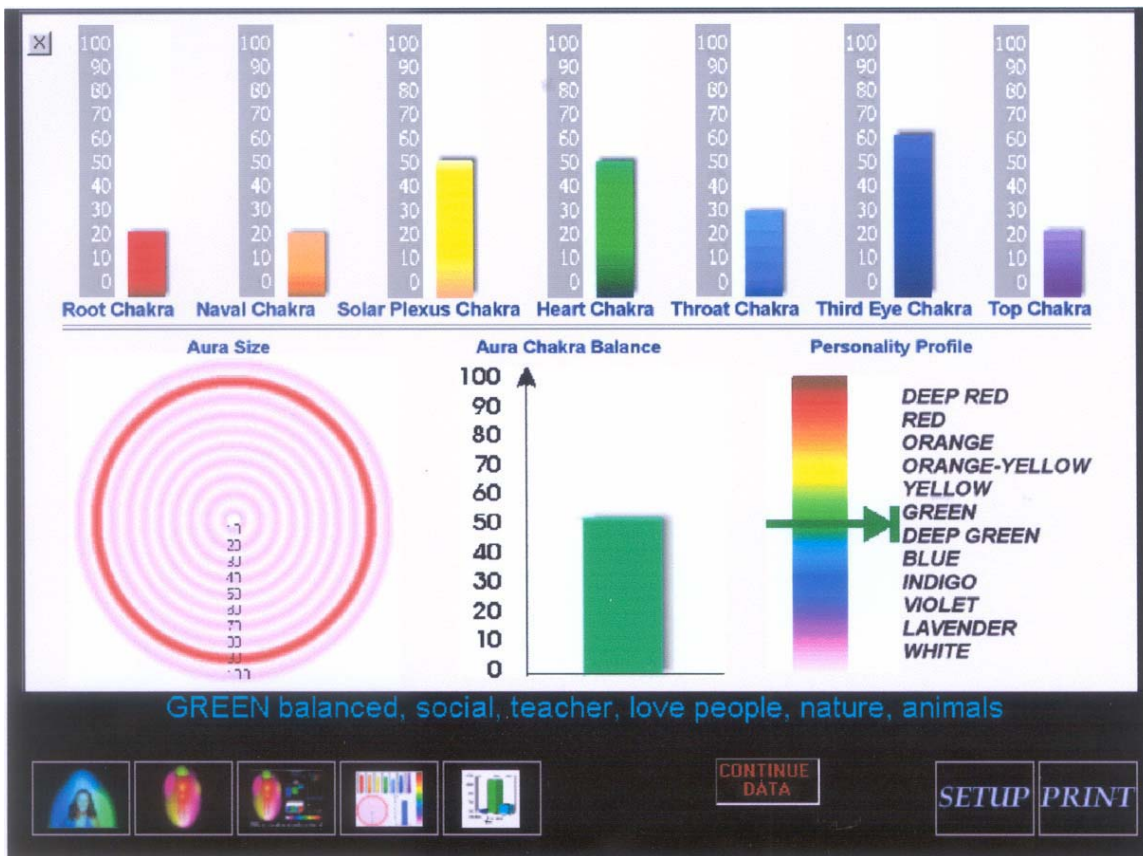

Aura/Chakra Photography

Aura/Chakras Measurements

Some Chakra Definitions

n	Chakra position effect	Body position	Color	Effect by activation	Theme/learning process
1	Basis or Root Chakra coccyx between anus and genitals Life Energy	spinal column, bones, legs, intestine, blood	Red	reinforce life energy, sexual potency, power of enforcement	origin: life energy, trust in yourself, relation to material world, stability, vitality
2	Sacral Chakra 3 inches under naval Creativity & Relationship	genitals, kidney, lymphatic system, digestion	Orange	stimulate creativity, eroticism, appetite and digestion	origin: feelings, sensuality, eroticism, creativity, wonder and enthusiasm
3	Solar Plexus Chakra 3 inches above navel Wisdom	liver, stomach, gall bladder nervous system	Yellow	redeem emotions, helps by depressions, helps to forget bad feelings and experiences	development of own personality, process of bad feeling and experiences, influence and decision power, wisdom
4	Heart Chakra middle of breast Harmony & Love	heart, lung, circulation, skin, hands	Green	balance mind, body, soul, supports love, compassion, healing	communication, creative self expression, development of heart qualities, love, healing
5	Throat Chakra middle of the throat Inspiration	voice, throat, bronchial, lung	Blue	active communication, self expression and independence	frankness, compassion, tolerance & forgiveness, unselfishness, devotion, inspiration, access to the finer levels of existence
6	Brow Chakra forehead Intuition	nose, eyes, ears, face brain	Violet	stimulates mind power	spiritual power, development of inner power, knowledge, intuition, projection of will, imagination
7	Crown Chakra middle of the head Spirituality	cranium, brain	White	activates spiritual growth, self-realization	perfection, union with the universe, universal awareness